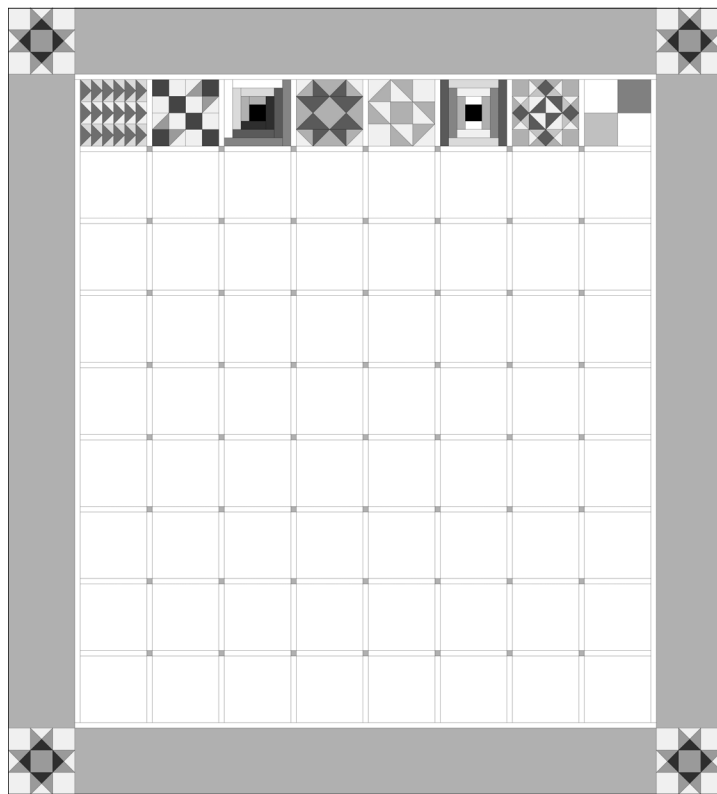

Instructions

1. Stitch a Light square to the left of a Dark square. Press toward the Dark square.
2. Stitch a Medium square to the left side of a Light square. Press toward the Medium square.
3. Stitch the (2) units together, as shown, matching seam lines. Fan the seam and press open.

There are two sources included in 1 Samuel. The early source depicts Samuel as a modest prophet, but not a ruler in his own right. The later source depicts Samuel as a judge and true ruler of Israel. I chose the 4-patch to represent Samuel because it is a simple, modest block (representing the early source), but it is also a foundational block (representing the later source).

FREE PATTERN

9- 1 Samuel (Four Patch)

This is Block 9 of a 73 block series representing the 39 books of the Old Testament, 7 books of the Apocrypha, and 27 books of the New Testament. I chose to name the blocks after books of the Bible as a testament to my faith. I call the finished quilt "Bible Studies." Whether Catholic or Protestant, I hope each block will have a special meaning to the quilt maker. For me, reviewing the books of the Bible recalled many of my favorite bible stories and passages. I include a bit of Bible history for each block. I have used, as a reference, the New Oxford Annotated Bible with the Apocrypha, Revised Standard Version, 1977, an Ecumenical Study Bible.

Bible with the Apocrypha, Revised Standard Version, 1977, an Ecumenical Study Bible.

The lap quilt shown at right is one of three possible settings for the Bible Studies blocks. In this setting, Genesis is constructed (4) times for the outer border cornerstones.